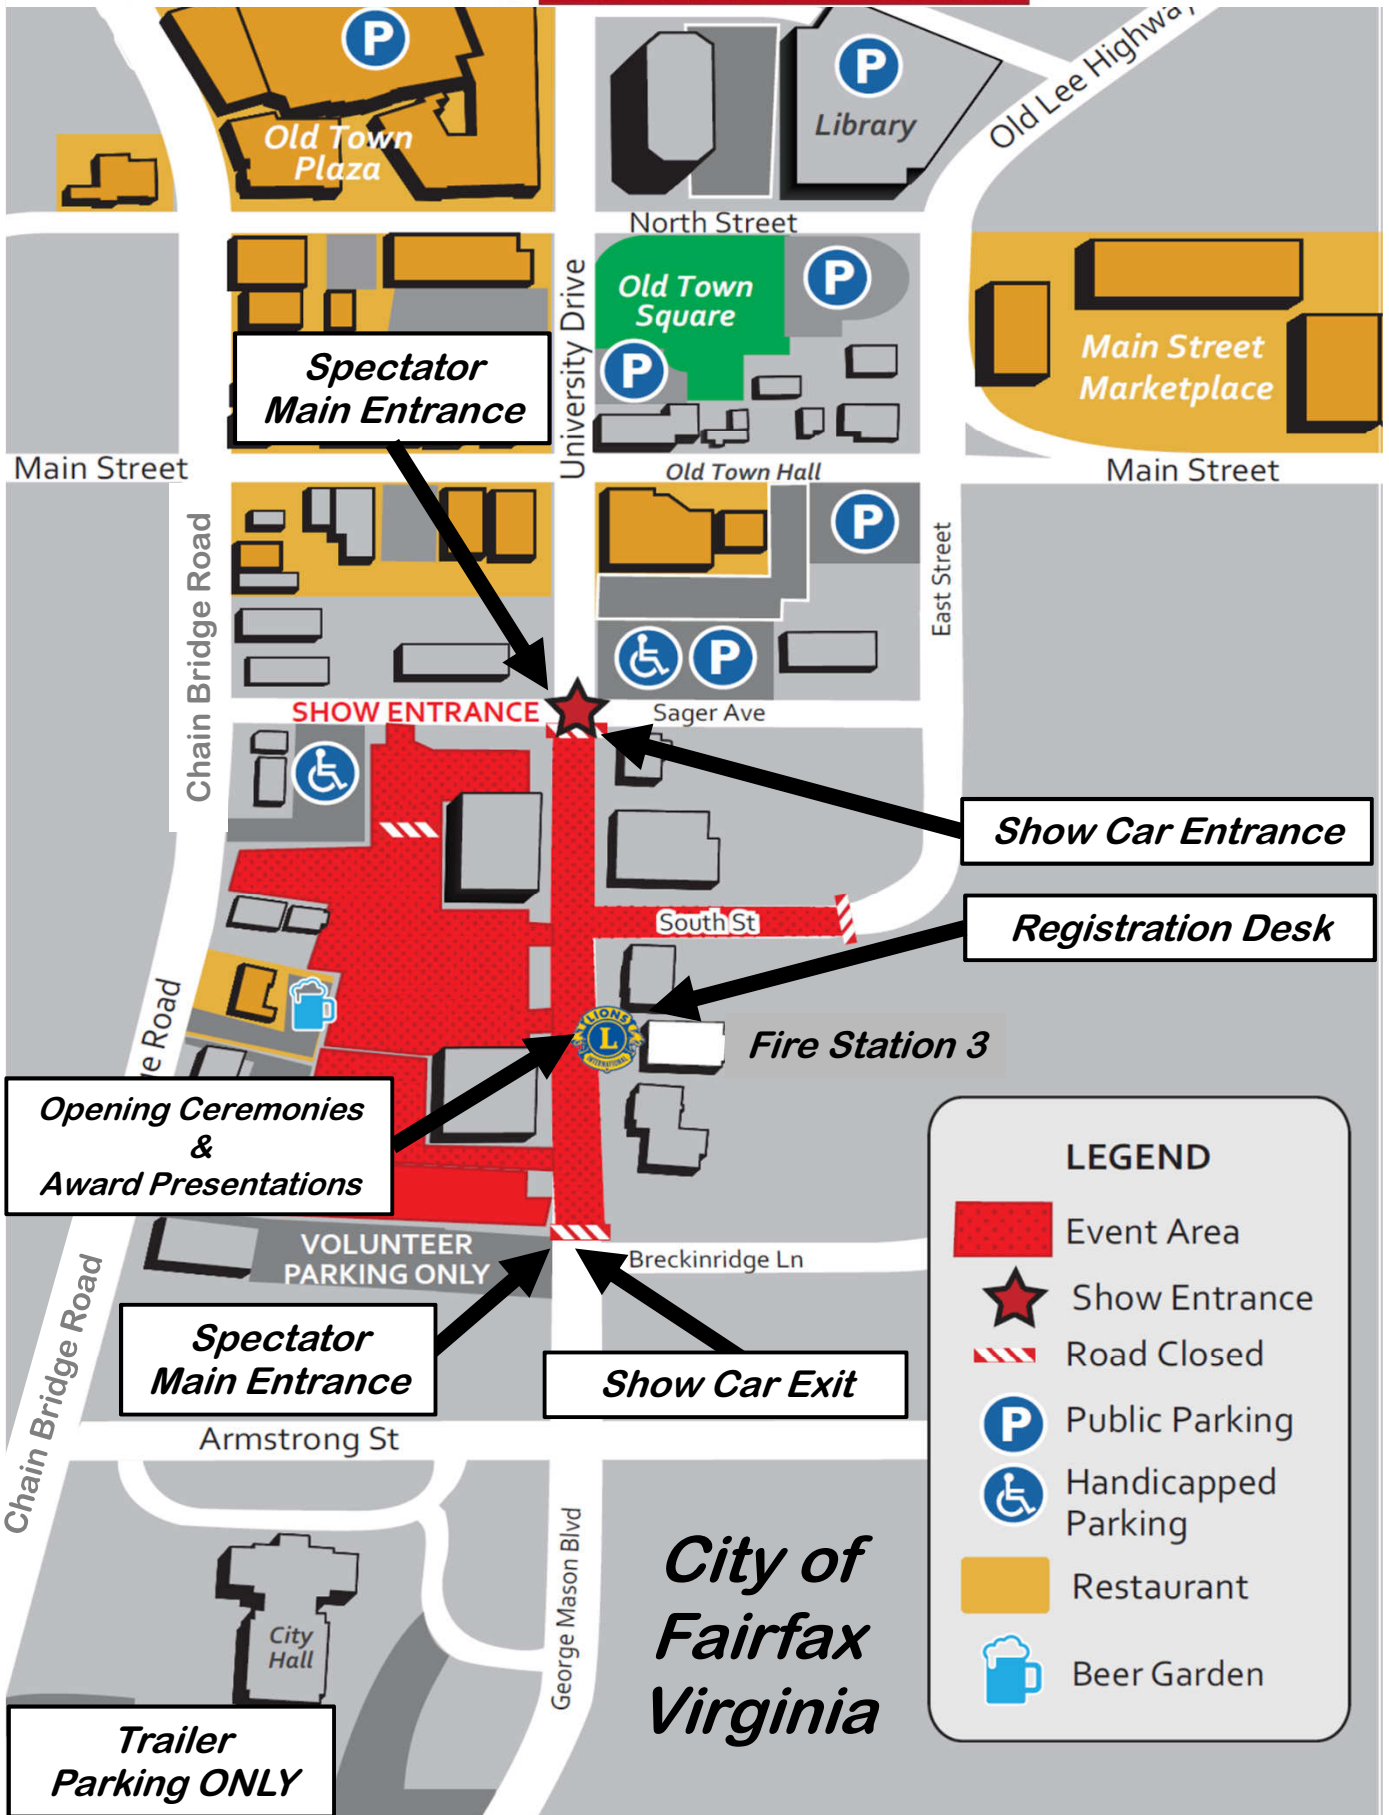

LABOR DAY CAR SHOW

LEGEND

- Event Area
- Show Entrance
- Road Closed
- Public Parking
- Handicapped Parking
- Restaurant
- Beer Garden

City of Fairfax Virginia