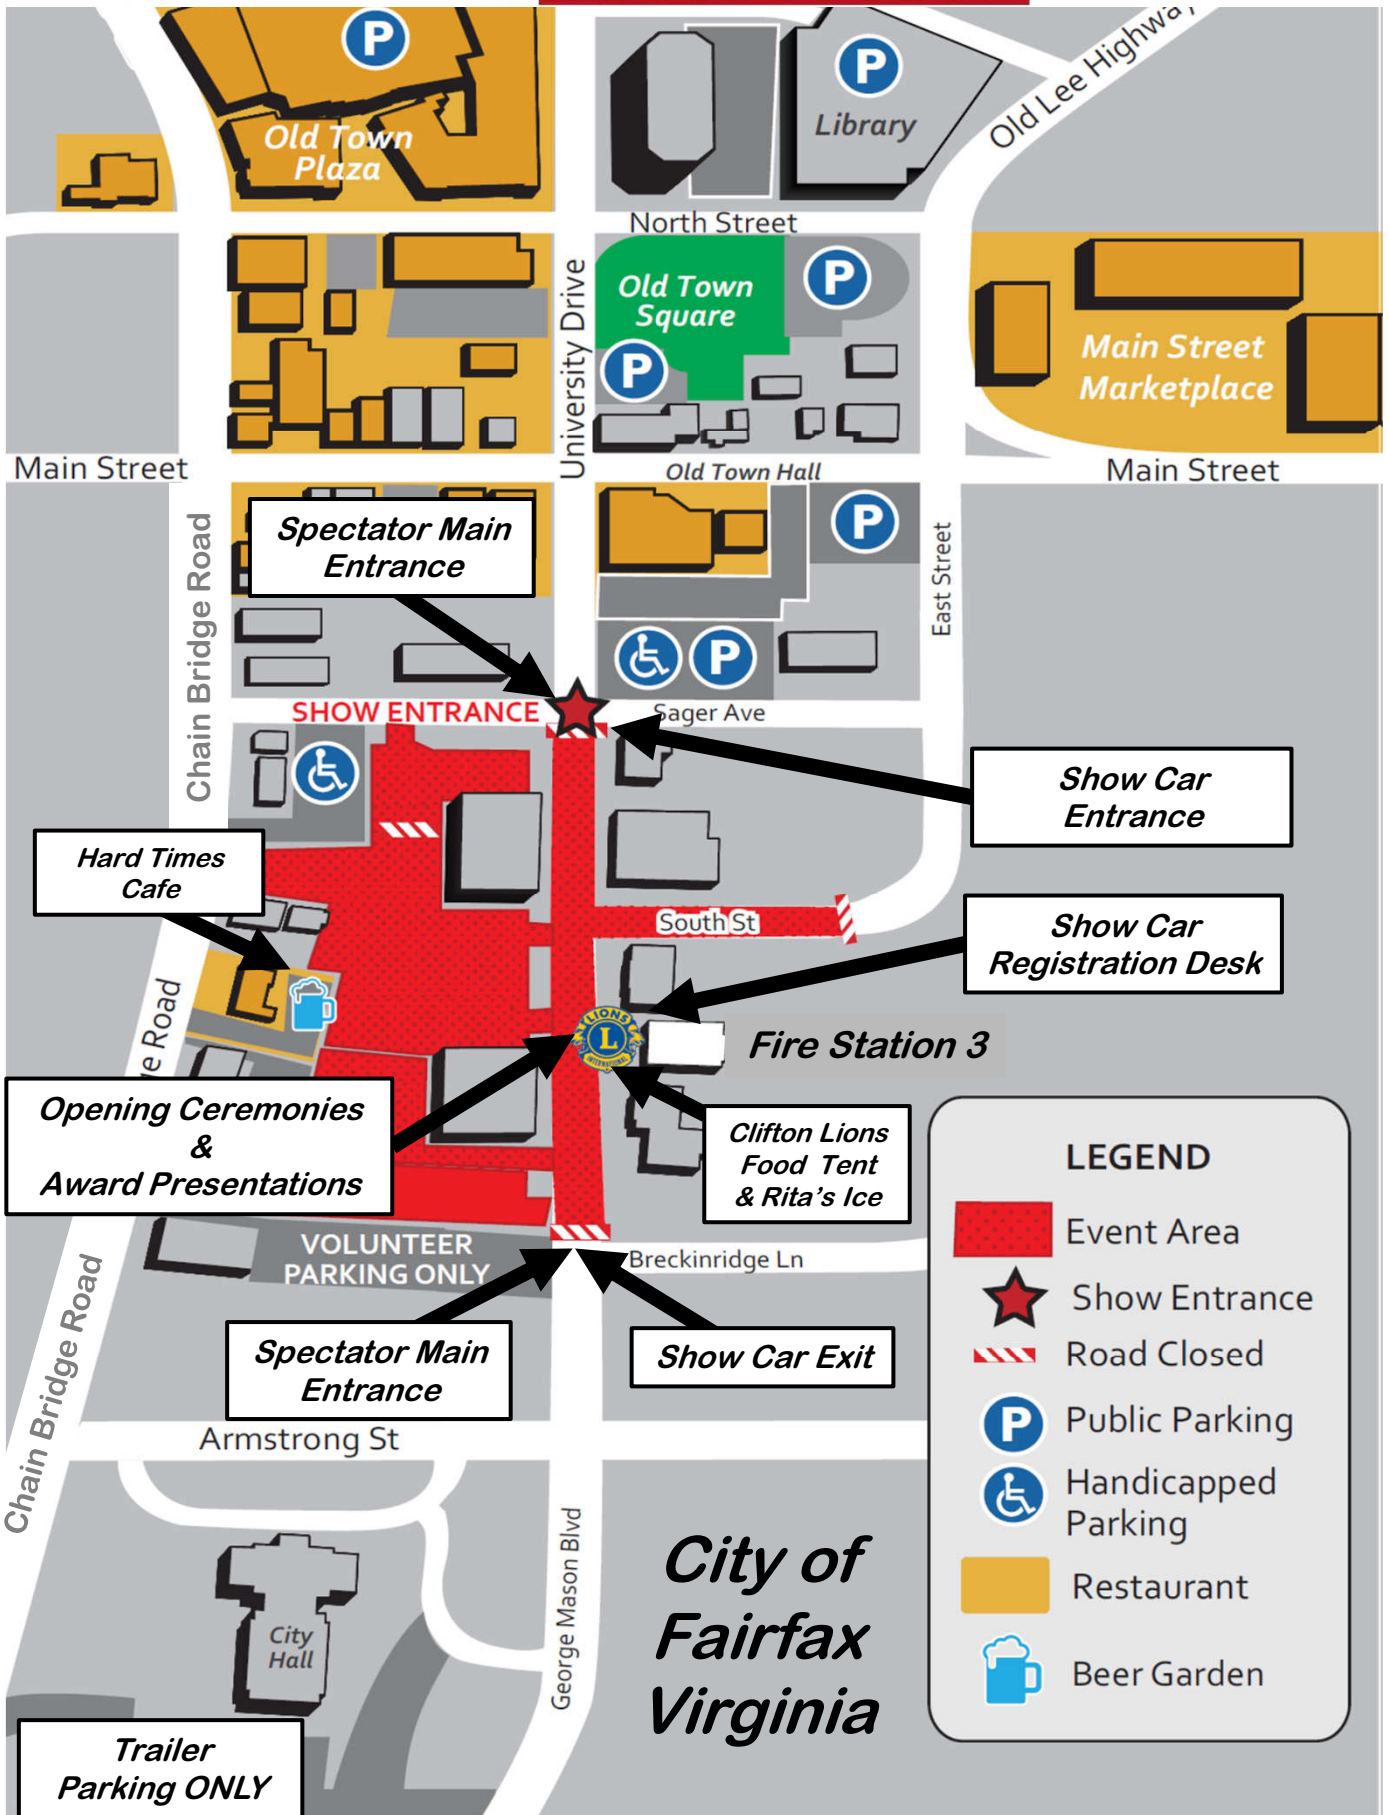

LABOR DAY CAR SHOW

Main Street

University Drive

Old Lee Highway

Chain Bridge Road

East Street

Le Road

Breckinridge Ln

Armstrong St

George Mason Blvd

Spectator Main Entrance

SHOW ENTRANCE

Show Car Entrance

Show Car Registration Desk

Hard Times Cafe

Opening Ceremonies & Award Presentations

Fire Station 3

Clifton Lions Food Tent & Rita's Ice

VOLUNTEER PARKING ONLY

Spectator Main Entrance

Show Car Exit

LEGEND

- Event Area
- Show Entrance
- Road Closed
- Public Parking
- Handicapped Parking
- Restaurant
- Beer Garden

Trailer Parking ONLY

City of Fairfax Virginia