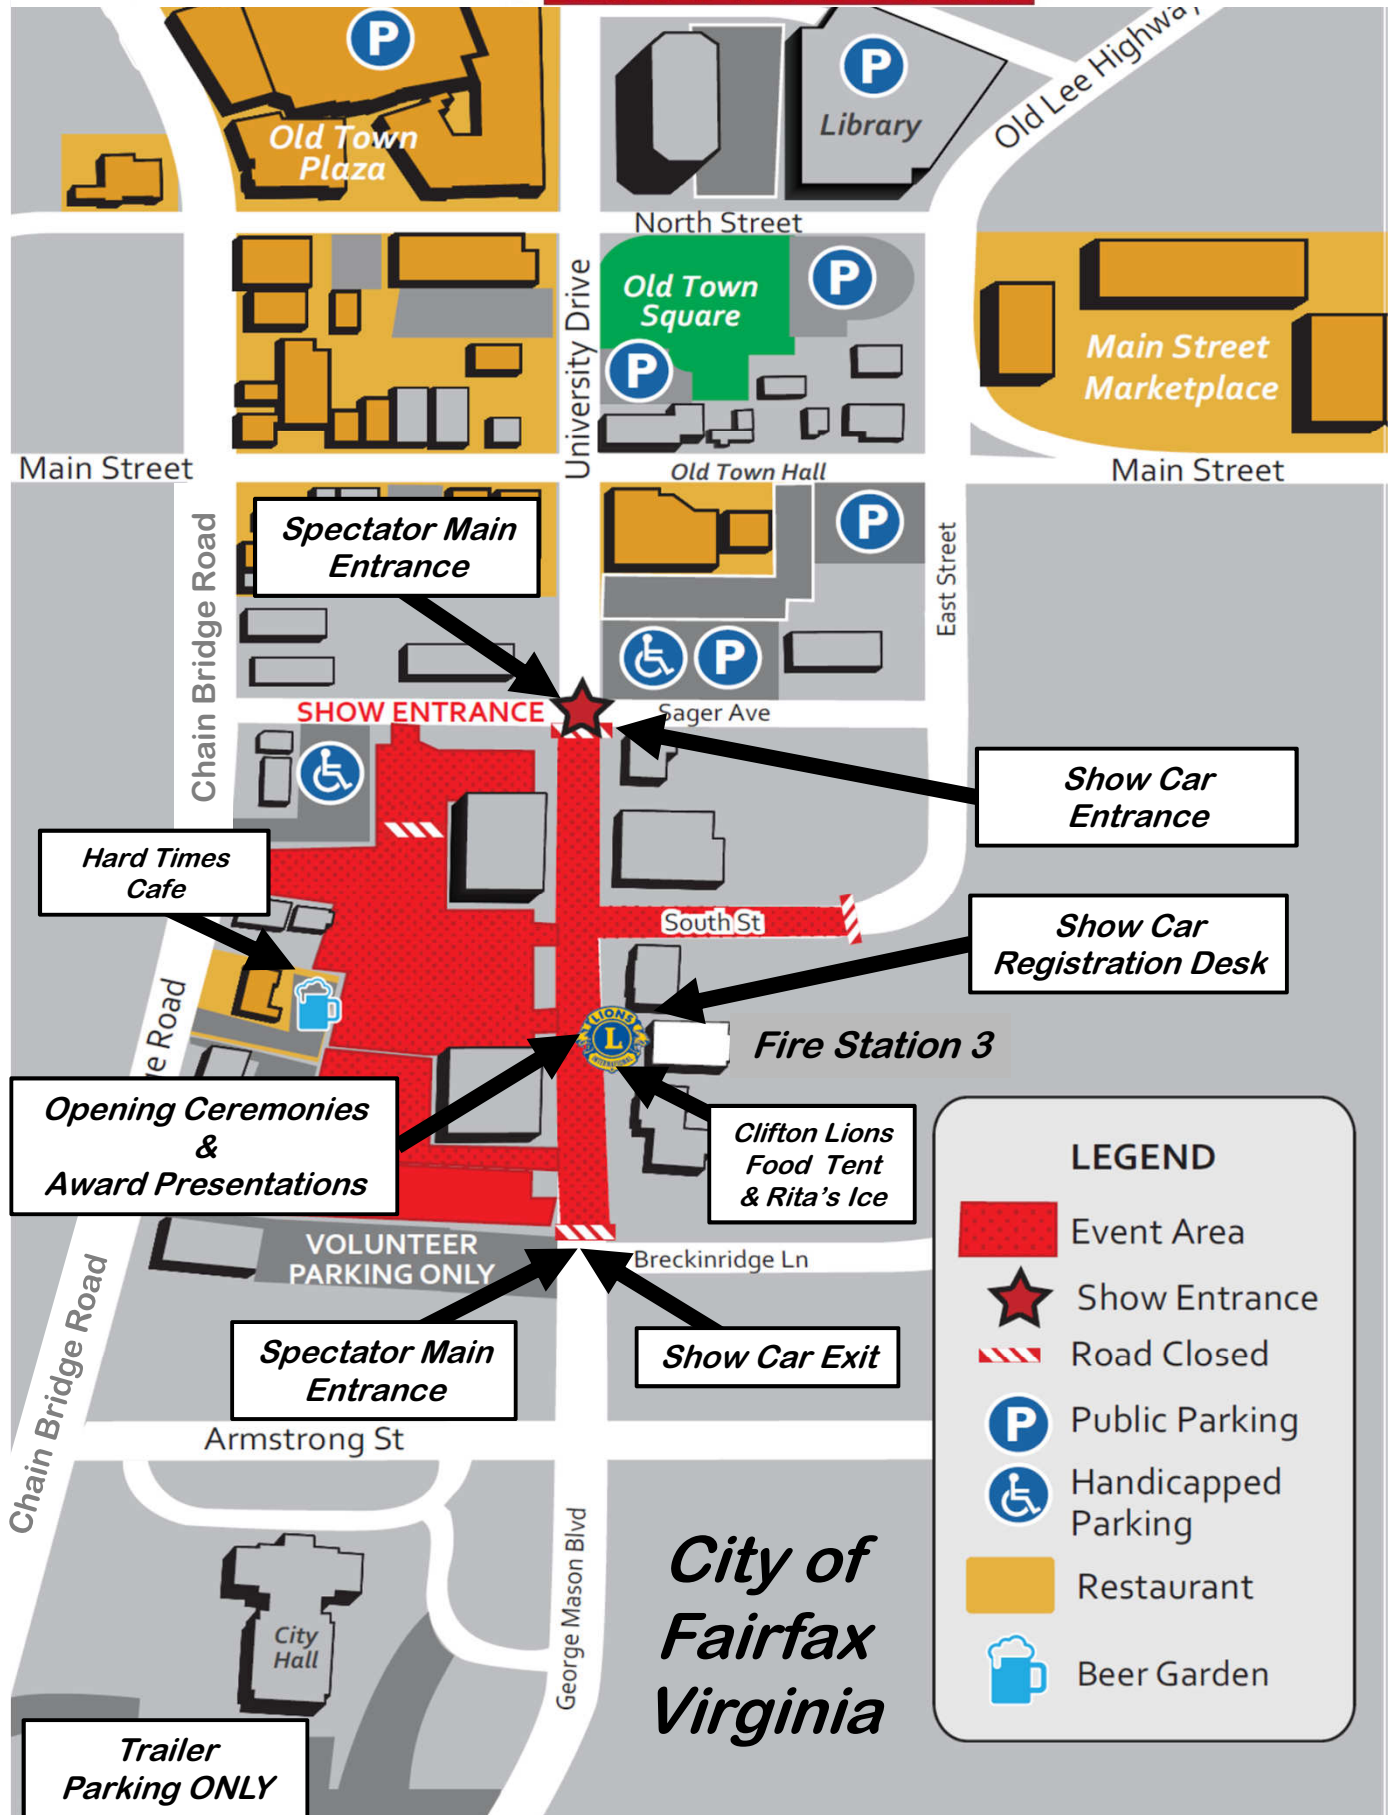

LABOR DAY CAR SHOW

LEGEND

- Event Area
- Show Entrance
- Road Closed
- Public Parking
- Handicapped Parking
- Restaurant
- Beer Garden

City of Fairfax Virginia